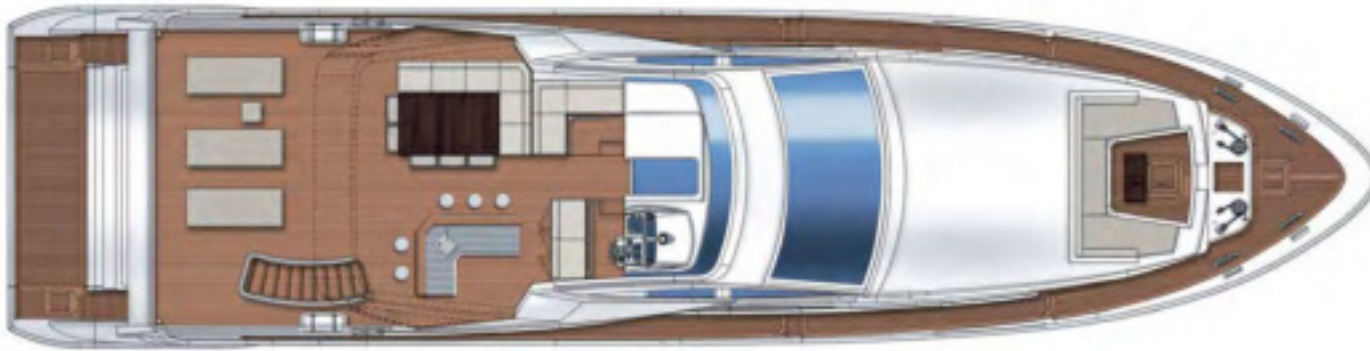

MEMORIES TOO GA